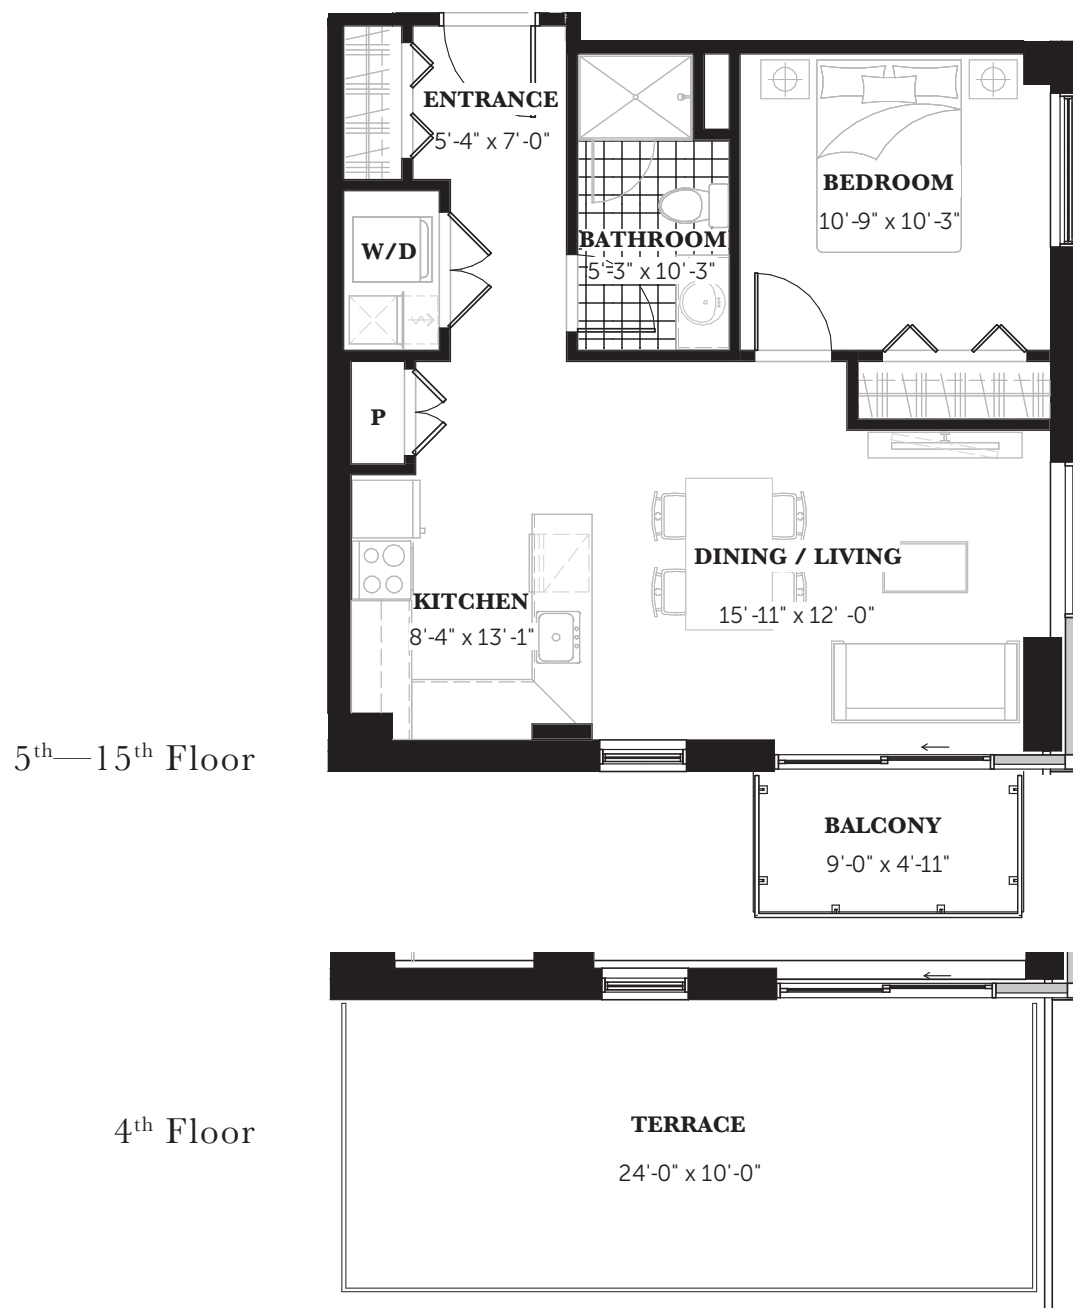

CLARIDGE

THE FORTUNE ♦ 670 Sq.Ft.

ROYALE

1 Bedroom ♦ 1 Bathroom

LUXURY CONDOS

DISCLAIMER All sizes and specifications are approximate and are subject to change without notice. Actual square footage may vary from that stated herein. Balcony and terrace square footage is approximate and may vary depending on floor level, location and other factors, and is subject to change without notice. Furniture not included. E.& O.E. Issued: September 2019