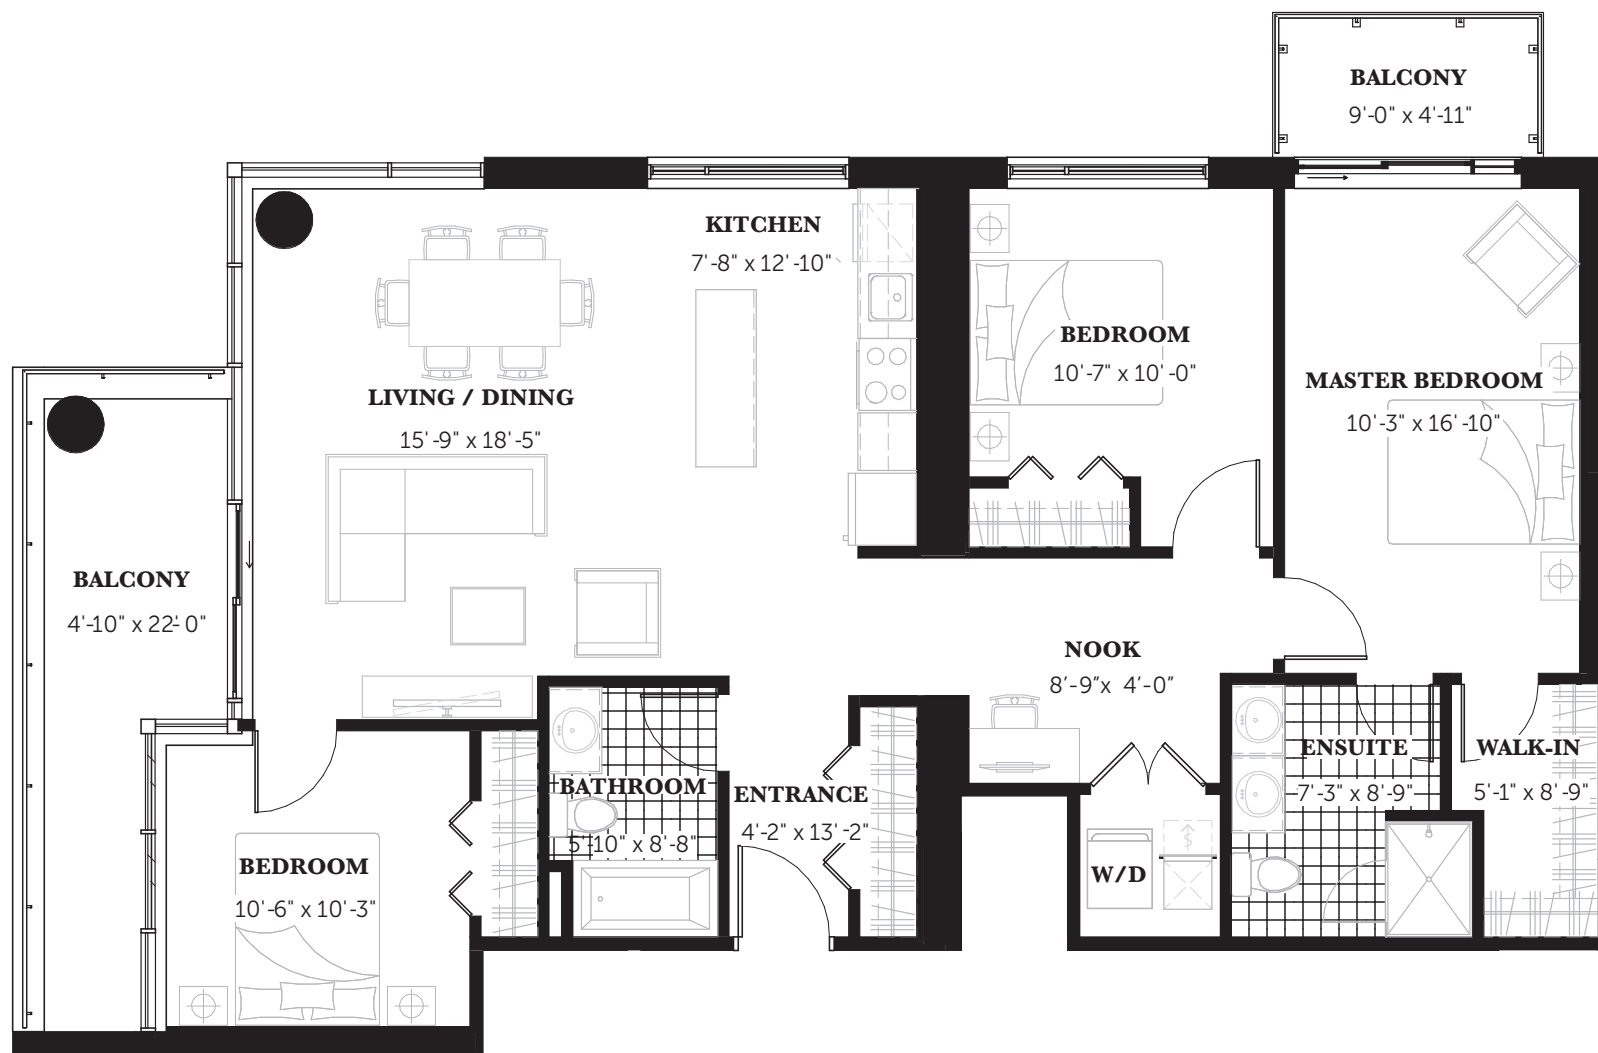

CLARIDGE

THE CROWN ♦ 1,375 Sq.Ft.

ROYALE

3 Bedrooms ♦ 2 Bathrooms

LUXURY CONDOS

20th—21st Floor

DISCLAIMER All sizes and specifications are approximate and are subject to change without notice. Actual square footage may vary from that stated hereon. Balcony and terrace square footage is approximate and may vary depending on floor level, location and other factors, and is subject to change without notice. Furniture not included. E.& O.E. Issued: September 2019