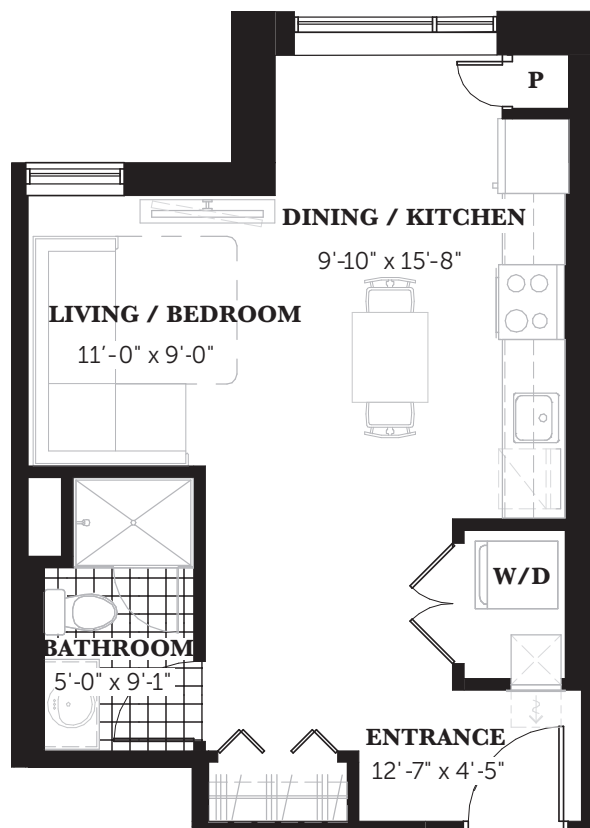

CLARIDGE

THE CHIFFON ♦ 480 Sq.Ft.

ROYALE

Studio ♦ 1 Bathroom

LUXURY CONDOS

2<sup>nd</sup> Floor

**DISCLAIMER** All sizes and specifications are approximate and are subject to change without notice. Actual square footage may vary from that stated hereon. Balcony and terrace square footage is approximate and may vary depending on floor level, location and other factors, and is subject to change without notice. Furniture not included. E.& O.E. Issued: September 2019