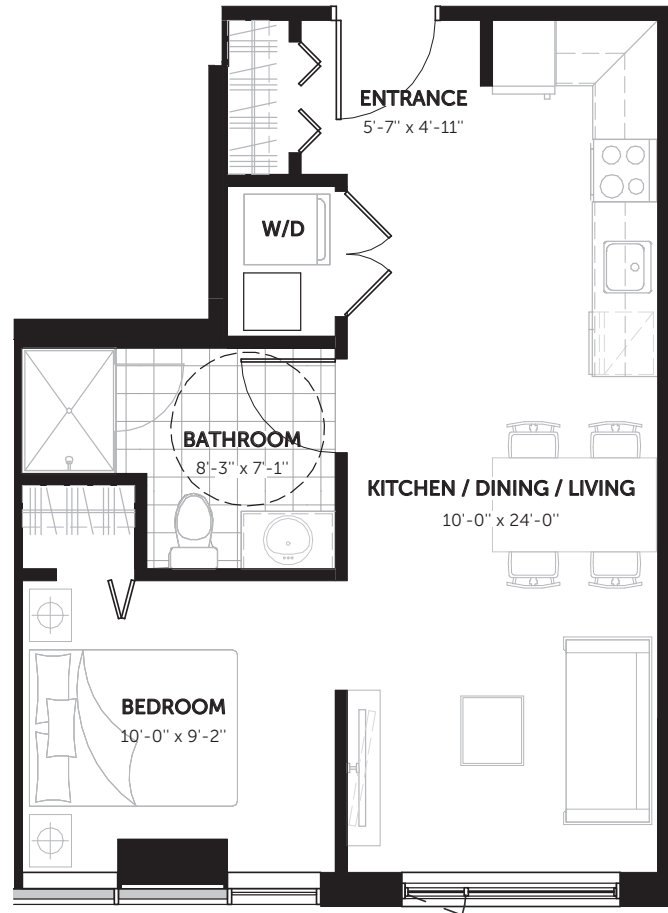

CALYPSO 1 ♦ 555 Sq.Ft.

CLARIDGE
MOON

Studio ♦ 1 Bathroom

Barrier-Free Unit

DISCLAIMER All sizes and specifications are approximate and are subject to change without notice. Actual square footage may vary from that stated herein. Balcony and terrace square footage is approximate and may vary depending on floor level, location and other factors, and is subject to change without notice. Furniture not included. E.& O.E. Issued: April 2019.