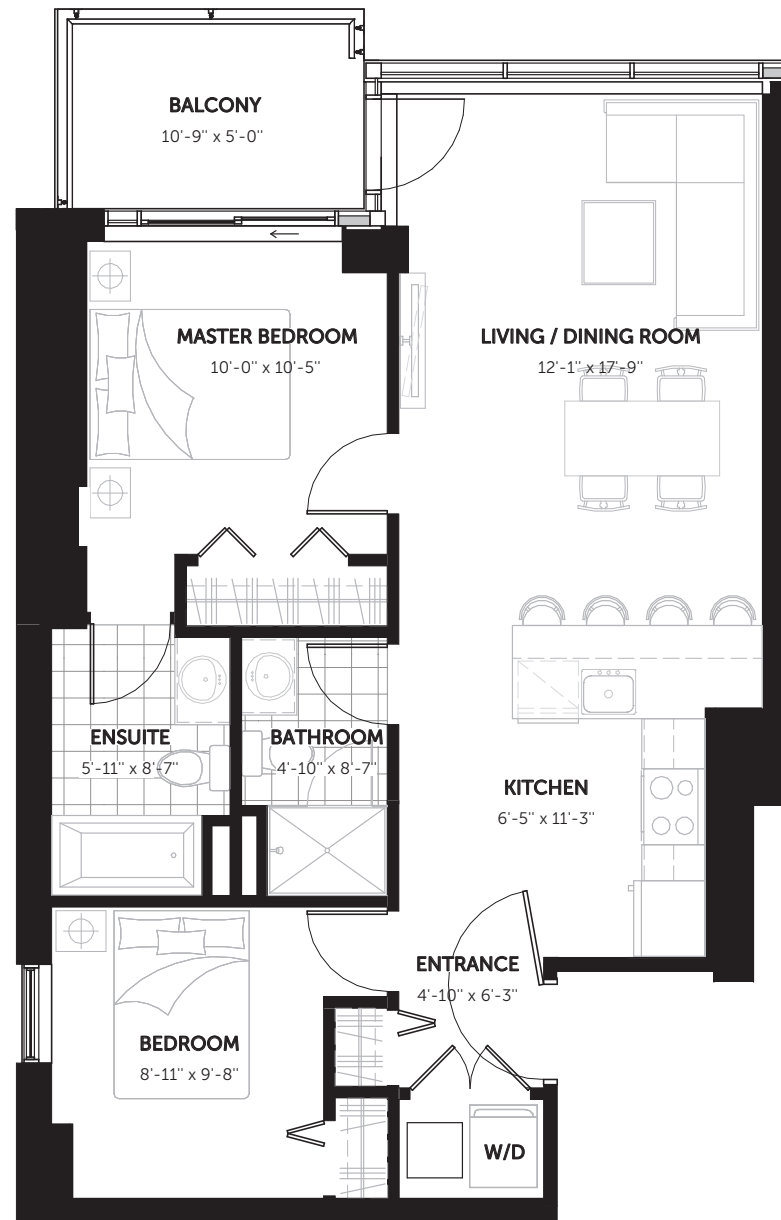

ATLAS ♦ 875 Sq.Ft.

CLARIDGE  
MOON

2 Bedrooms ♦ 2 Bathrooms

2<sup>nd</sup> — 25<sup>th</sup> Floor

**DISCLAIMER** All sizes and specifications are approximate and are subject to change without notice. Actual square footage may vary from that stated herein. Balcony and terrace square footage is approximate and may vary depending on floor level, location and other factors, and is subject to change without notice. Furniture not included. E.& O.E. Issued: April 2019.