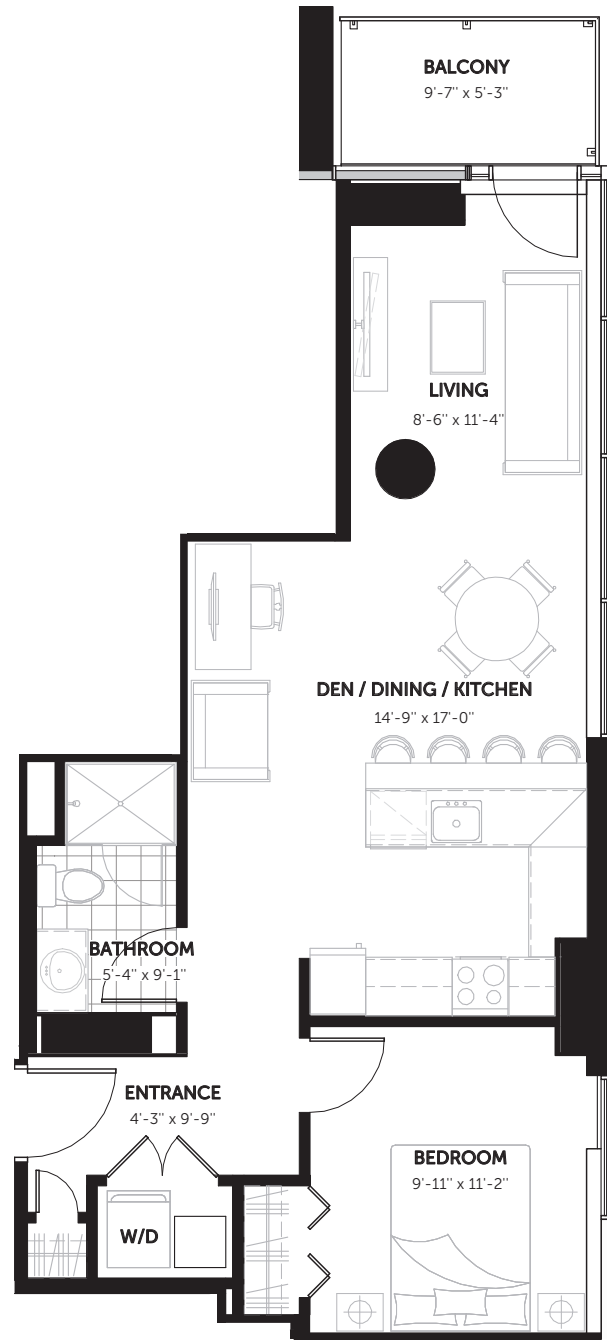

CALLISTO ♦ 710 Sq.Ft.

CLARIDGE
MOON

1 Bedroom + Den ♦ 1 Bathroom

DISCLAIMER All sizes and specifications are approximate and are subject to change without notice. Actual square footage may vary from that stated herein. Balcony and terrace square footage is approximate and may vary depending on floor level, location and other factors, and is subject to change without notice. Furniture not included. E.& O.E. Issued: April 2019.