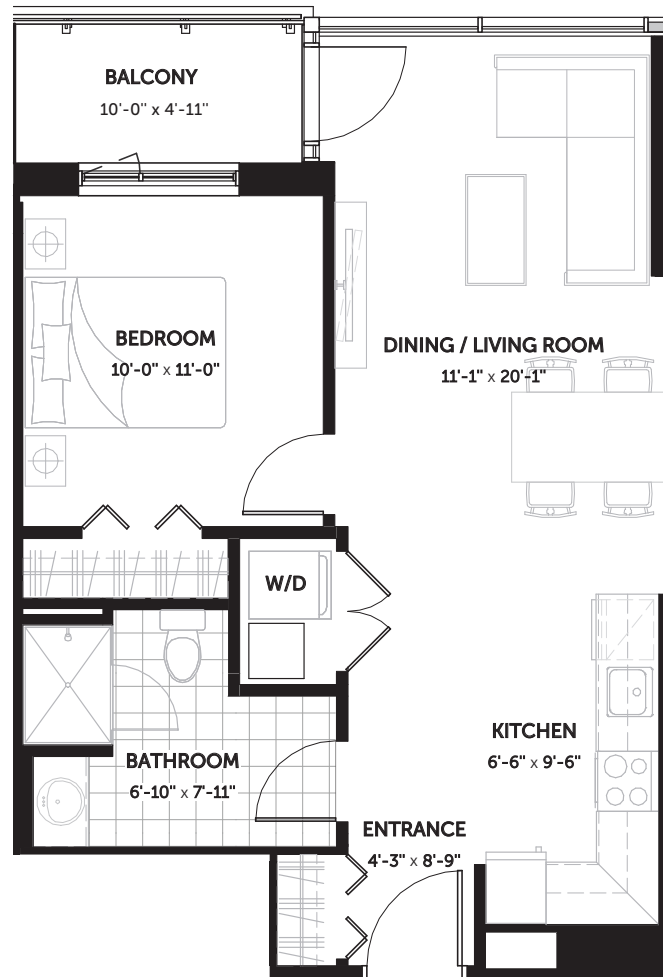

A R I E L ♦ 630 Sq.Ft.

CLARIDGE
MCCN

1 Bedroom ♦ 1 Bathroom

DISCLAIMER All sizes and specifications are approximate and are subject to change without notice. Actual square footage may vary from that stated hereon. Balcony and terrace square footage is approximate and may vary depending on floor level, location and other factors, and is subject to change without notice. Furniture not included. E.& O.E. Issued: April 2019.