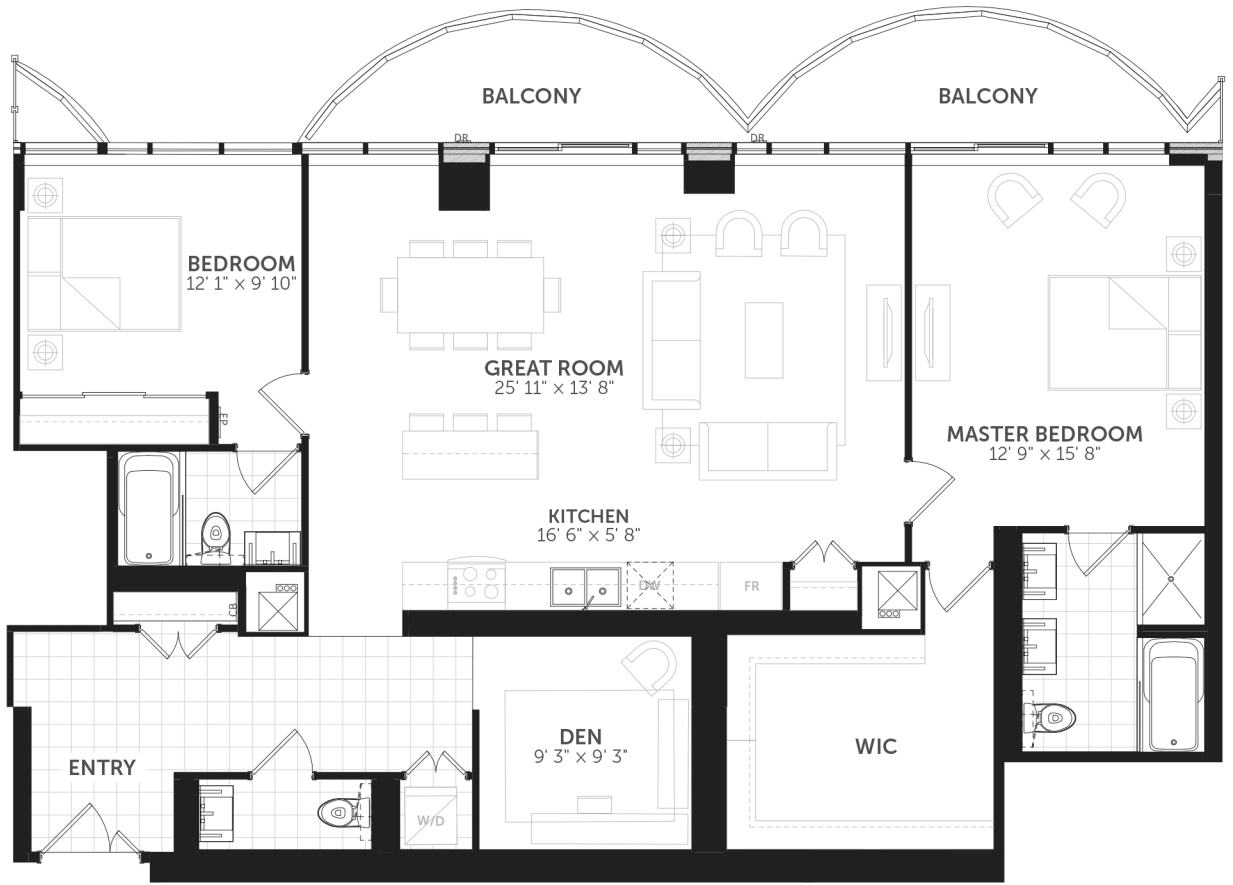

New Jacobson 2 bedroom + den 1630 sq.ft.

All sizes and specifications are approximate and are subject to change without notice. Actual square footage may vary from that stated hereon. Balcony and terrace square footage is approximate and may vary depending on floor level, location and other factors, and is subject to change without notice. Furniture not included. E.&O.E. Sept 1, 2016