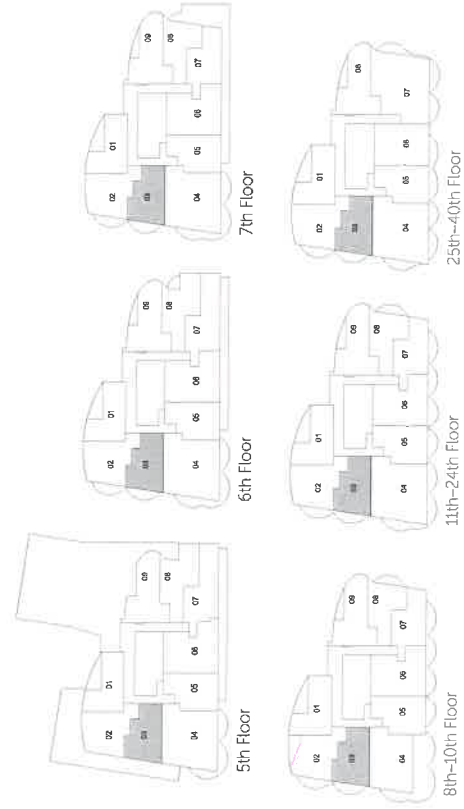

New DeNiro 1 bedroom + den 650 sq.ft.

All sizes and specifications are approximate and are subject to change without notice. Actual square footage may vary from that stated hereon. Balcony and terrace square footage is approximate and may vary depending on floor level, location and other factors, and is subject to change without notice. Furniture not included. E.&O.E. Sept 1, 2016