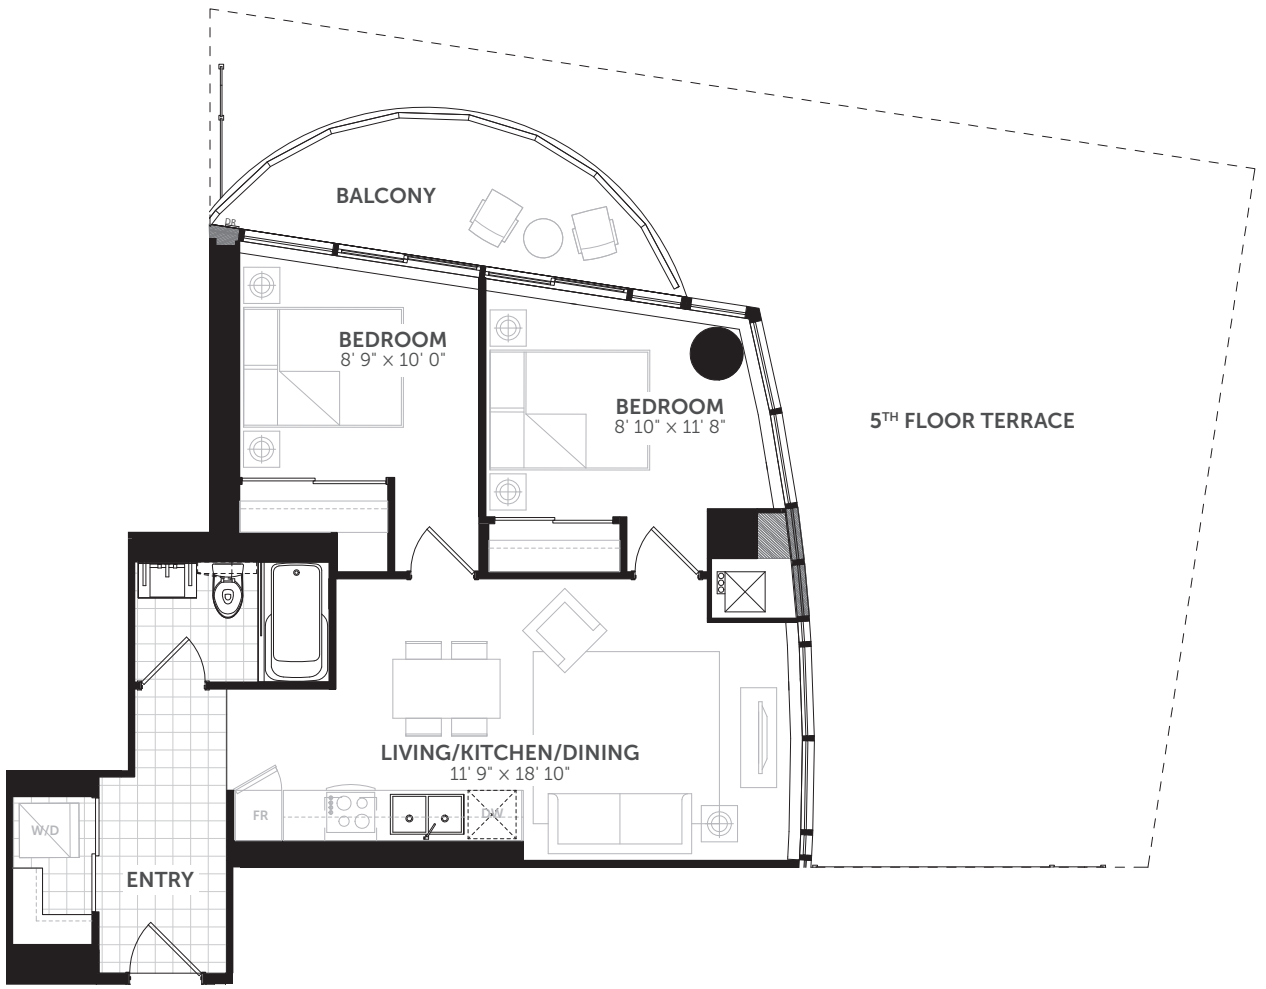

# Nelson 2 bedroom 735 sq.ft.

All sizes and specifications are approximate and are subject to change without notice. Actual square footage may vary from that stated herein. Balcony and terrace square footage is approximate and may vary depending on floor level, location and other factors, and is subject to change without notice. Furniture not included. E. & O.E. Sept 1, 2016