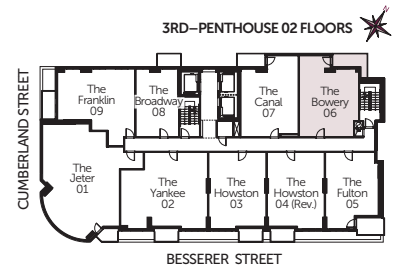

The BOWERY

675 sq.ft.
1 bed (Unit 06 Typical-PH 04)

3RD FLOOR