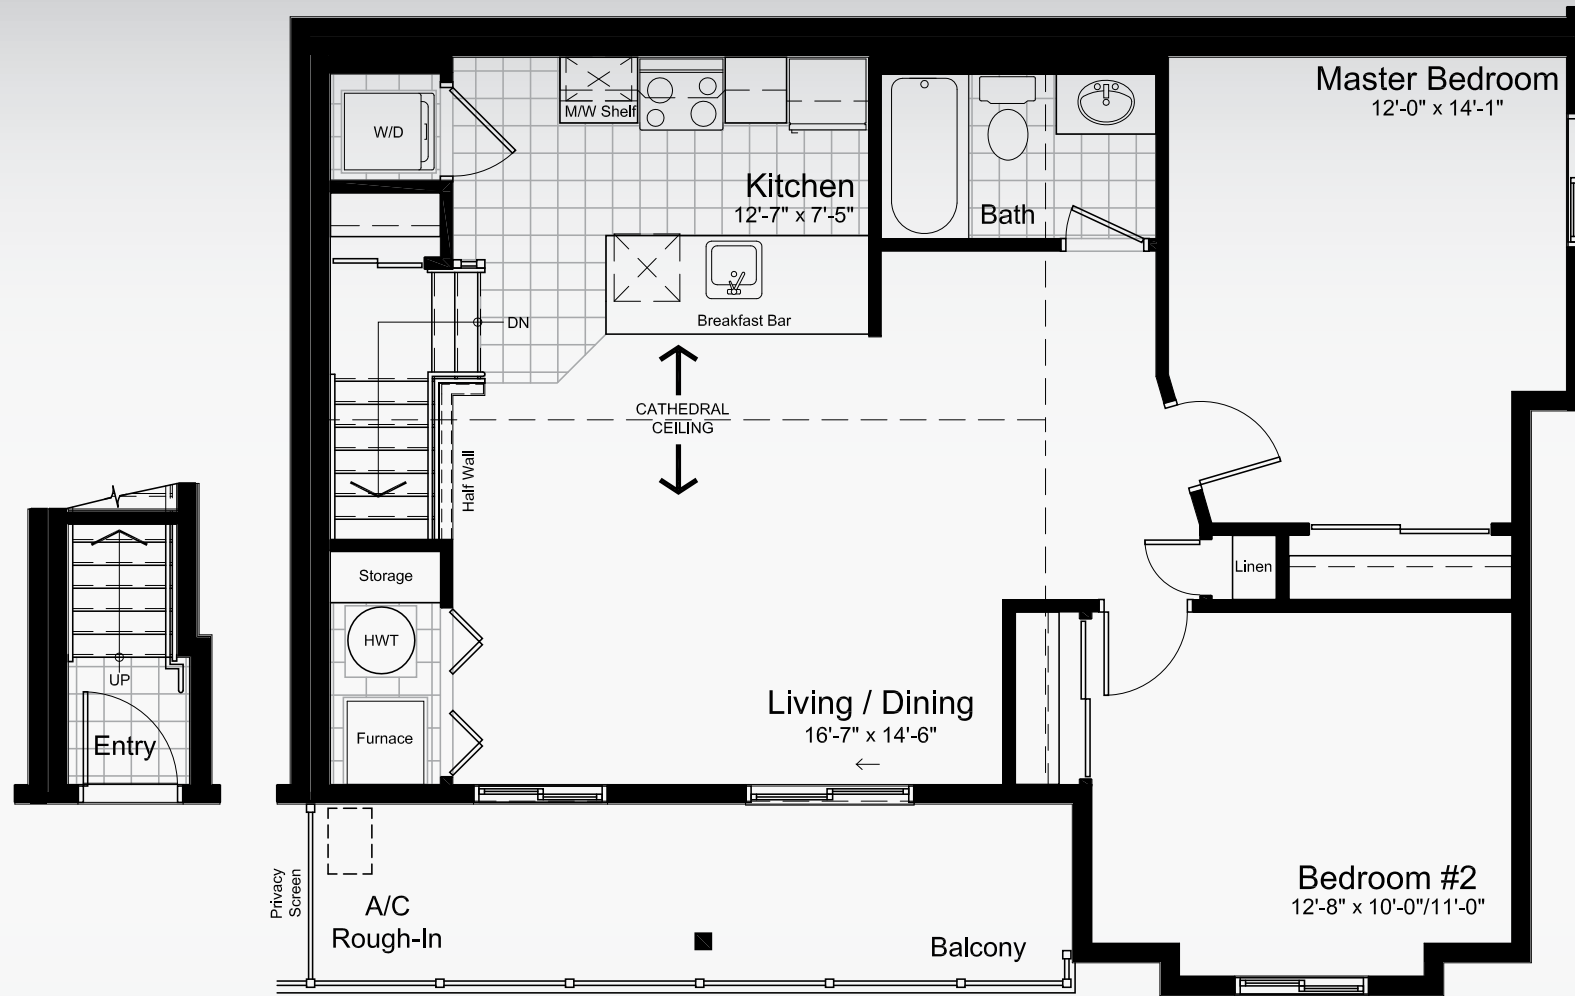

CLARIDGE
HOMES

ZEN FLATS

NEW SEPHORA

985 SQ FT

DISCOVER THE DIFFERENCE VALUE MAKES

claridgehomes.com

All renderings are artist's concept

LOFT LEVEL

NEW SEPHORA 985 SQ FT

Materials, specifications and floor plans are subject to change without notice. All dimensions are approximate and may not be to scale. Actual usable floor space may vary from the stated floor area. Exterior elevations are artistic concepts only; window size and design, roof pitch and brick detail may vary from plan. Layout for kitchen, furnace, HWT and laundry tub may vary from plan. Vertical and horizontal bulkheads, which are not shown on plan, may be required for structural, plumbing and heating runs. E. & O.E. September 2011