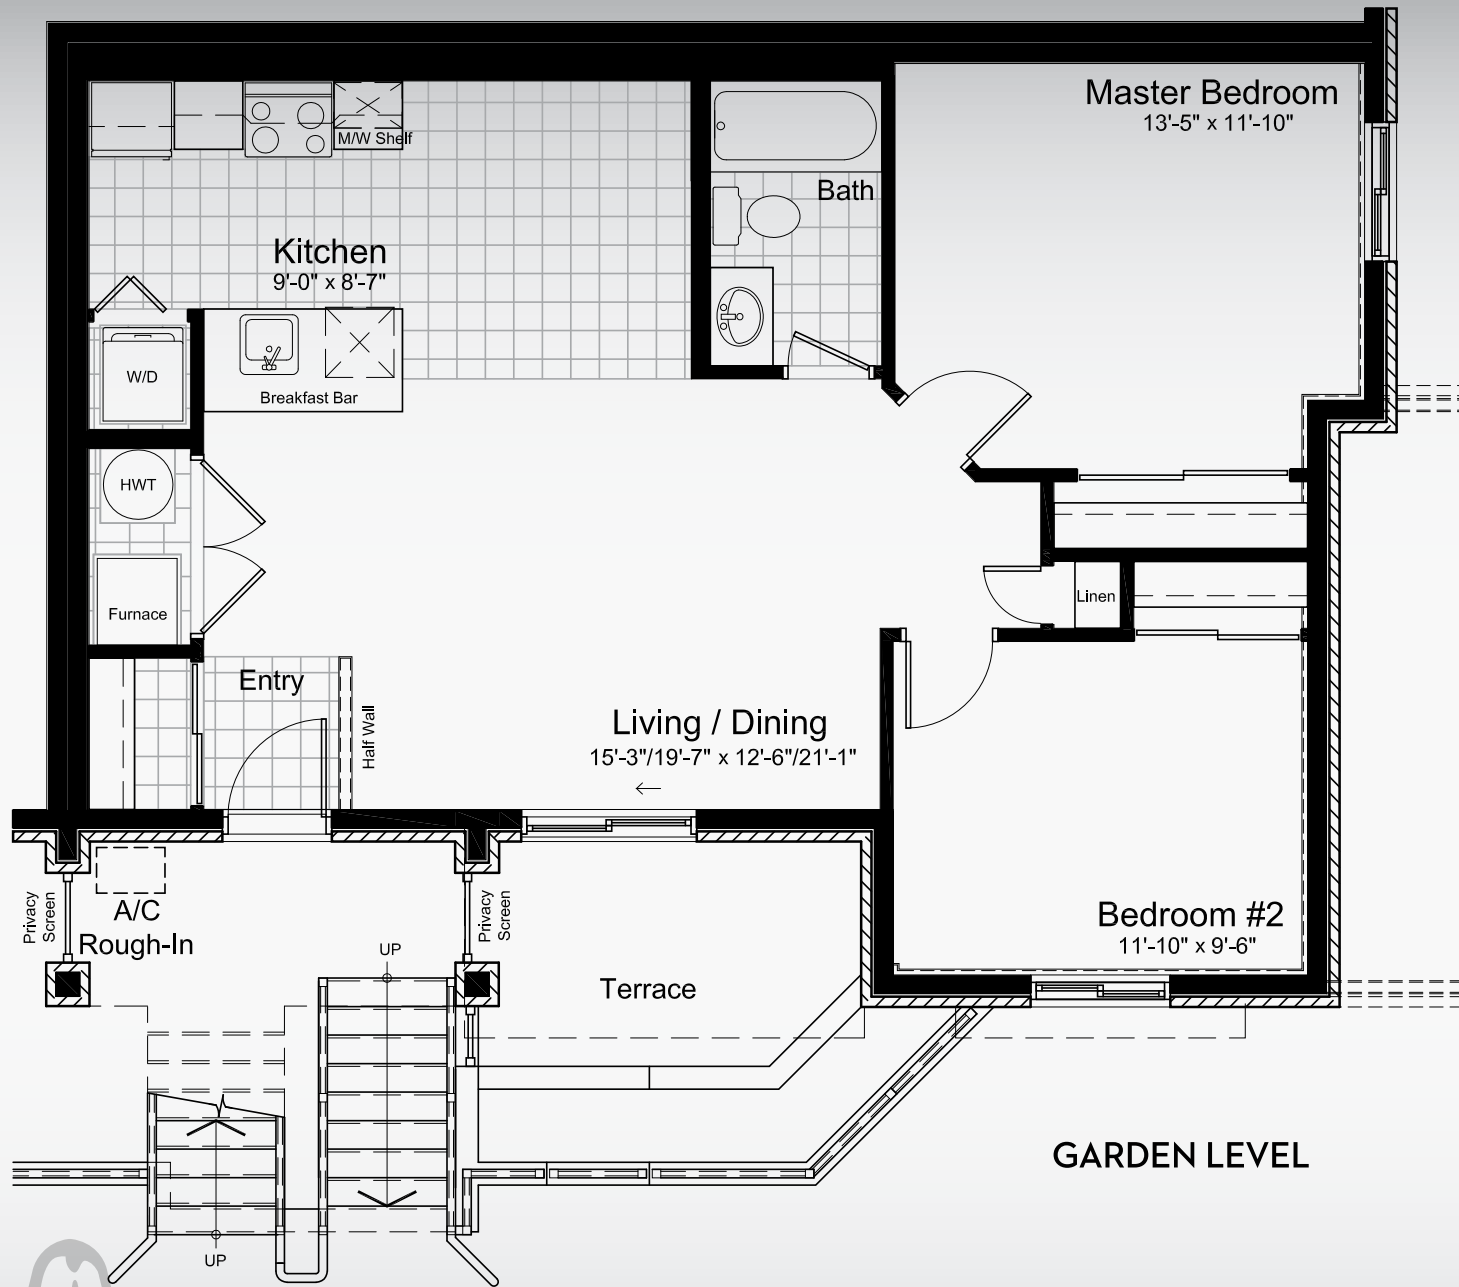

# ZEN FLATS

NEW LOTUS

940 SQ FT

DISCOVER THE DIFFERENCE VALUE MAKES

[claridgehomes.com](http://claridgehomes.com)

All renderings are artist's concept

# NEW LOTUS

940 SQ FT

Materials, specifications and floor plans are subject to change without notice. All dimensions are approximate and may not be to scale. Actual usable floor space may vary from the stated floor area. Exterior elevations are artistic concepts only; window size and design, roof pitch and brick detail may vary from plan. Layout for kitchen, furnace, HWT and laundry tub may vary from plan. Vertical and horizontal bulkheads, which are not shown on plan, may be required for structural, plumbing and heating runs. E. & O.E. September 2011